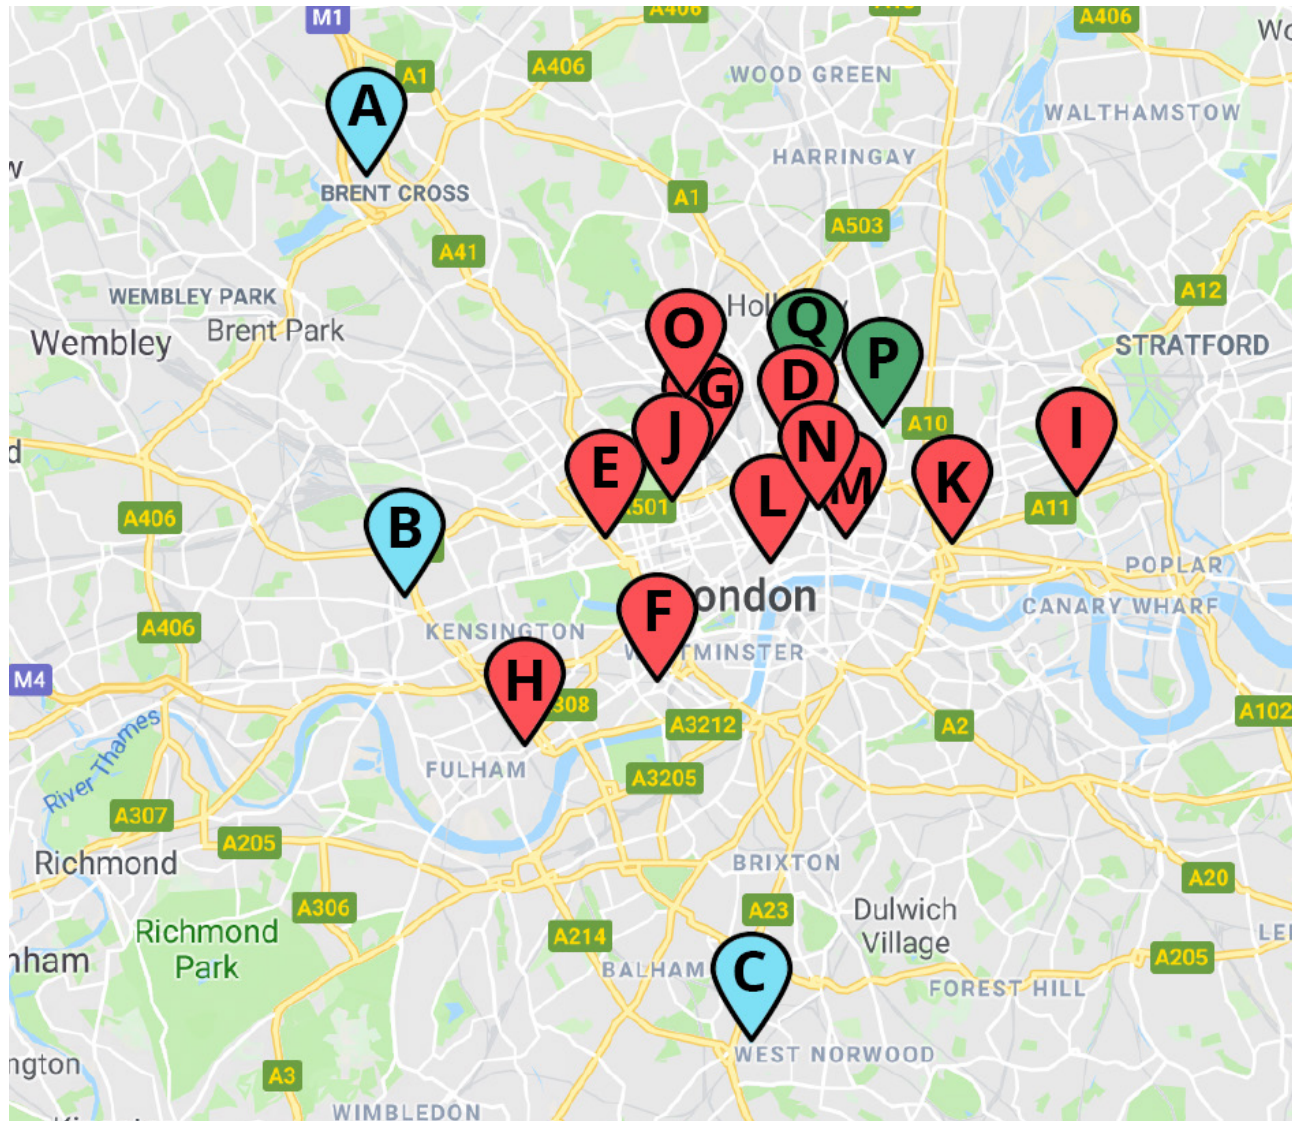

# YOUR GUIDE TO LOVE IN LONDON'S WINNER'S DISPLAYS

#loveinlondon

**BLUE** = Billboards    **RED** = Bus Stops    **GREEN** = Escalators

MAP CODE	KNOWN AS	POSTCODE
A	Brent Cross Centre	NWS 3FP
B	Sheperds Bush Green	W12 8PH
C	Streatham High Street	SW16 6EX
D	Euston Road	NW1 2EF
E	Edgware Road	W2 1ED
F	Buckingham Palace Road	SW1W 9SA
G	Hampstead Road	NW1 3DS
H	Fulham Road	SW10 0QB
I	Whitechapel Road	E1 1DU
J	Marylebone Road	NW1 5LQ
K	Whitechapel High Street	E1 8DX
L	Strand	WC2R 0LT
M	Bishopgate	EC2M 3XD
N	Holburn Viaduct	EC1A 2AA
O	Parkway	NW1 7AA
P	King's Cross Station	N1C 4TB
Q	Euston Station	NW1 2HS